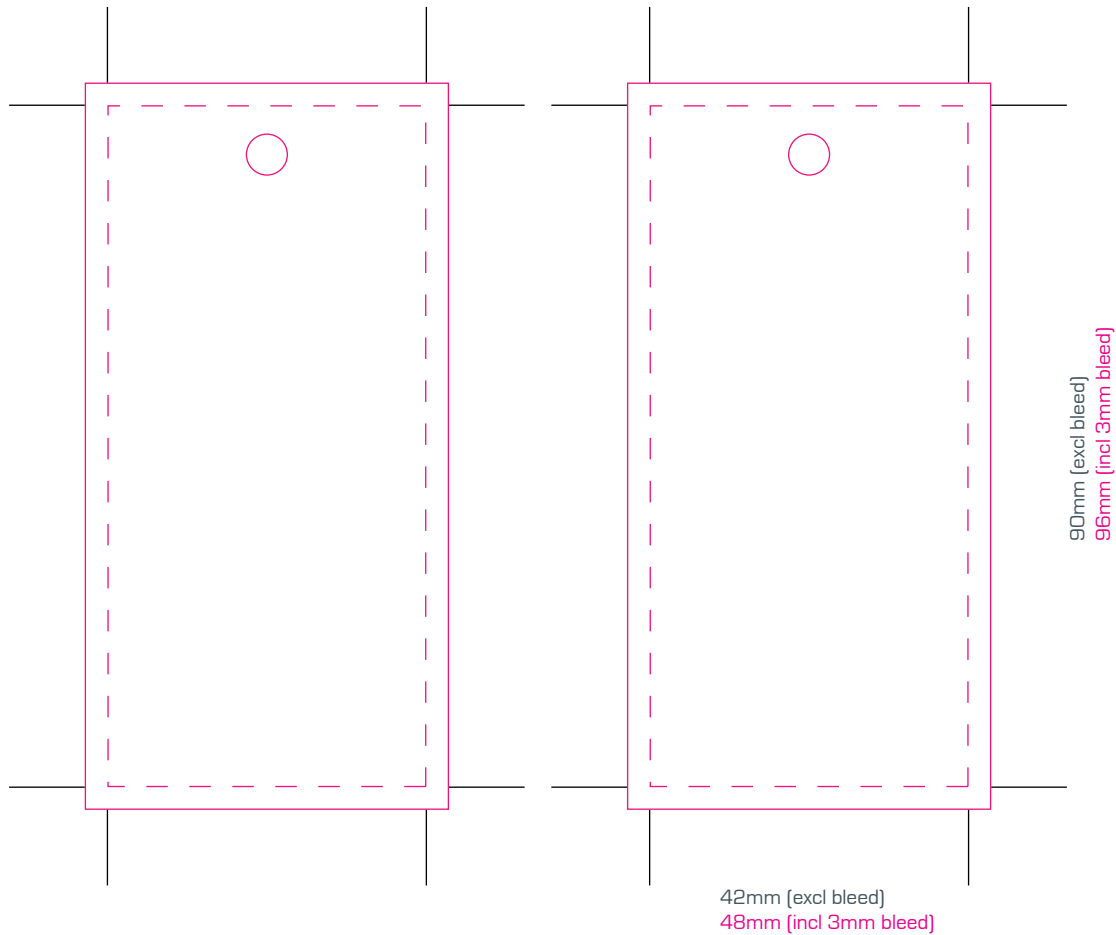

Artwork Template

Artwork Requirements:

Format: All files must be supplied as Adobe PDF, Illustrator or EPS files

Notes:

- Digital printing, 5-colours (CMYK + WHITE), printed label by Pod® system
- Artwork is printed onto a clear adhesive label unless otherwise agreed
- All white areas on the label will appear as brushed aluminium show through
- All white print should be shown on an individual separation